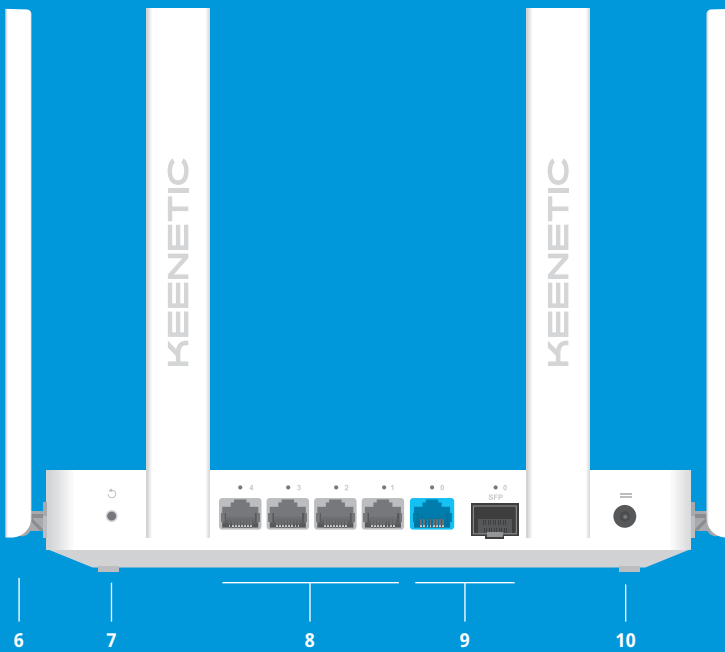

ORDERING INFORMATION

Model name	Part-number	Short description
Keenetic Hero (KN-1011)	KN-1011-01-EN	AX1800 Mesh Wi-Fi 6 Router with a 5-Port Gigabit Smart Switch, SFP Combo Port, USB 2.0 and USB 3.0 Ports

*1201 and 574 Mbps are maximum wireless signal rates derived from 802.11ax specifications, used when connecting to clients using two spatial streams and an 80/40 MHz channel bandwidth for transmission and reception. Actual data throughput and wireless coverage will vary and may be lowered by the features and settings of the equipment, the number of client devices in the network, obstacles to signal propagation, the presence of other wireless networks, and/or radio interference.

KEENETIC

© Keenetic Ltd., 2022. All rights reserved.

Names of products or companies mentioned herein may be the trademarks or service marks of their respective owners. Keenetic Ltd. reserves the right to make changes and improvements to any product without prior notification.