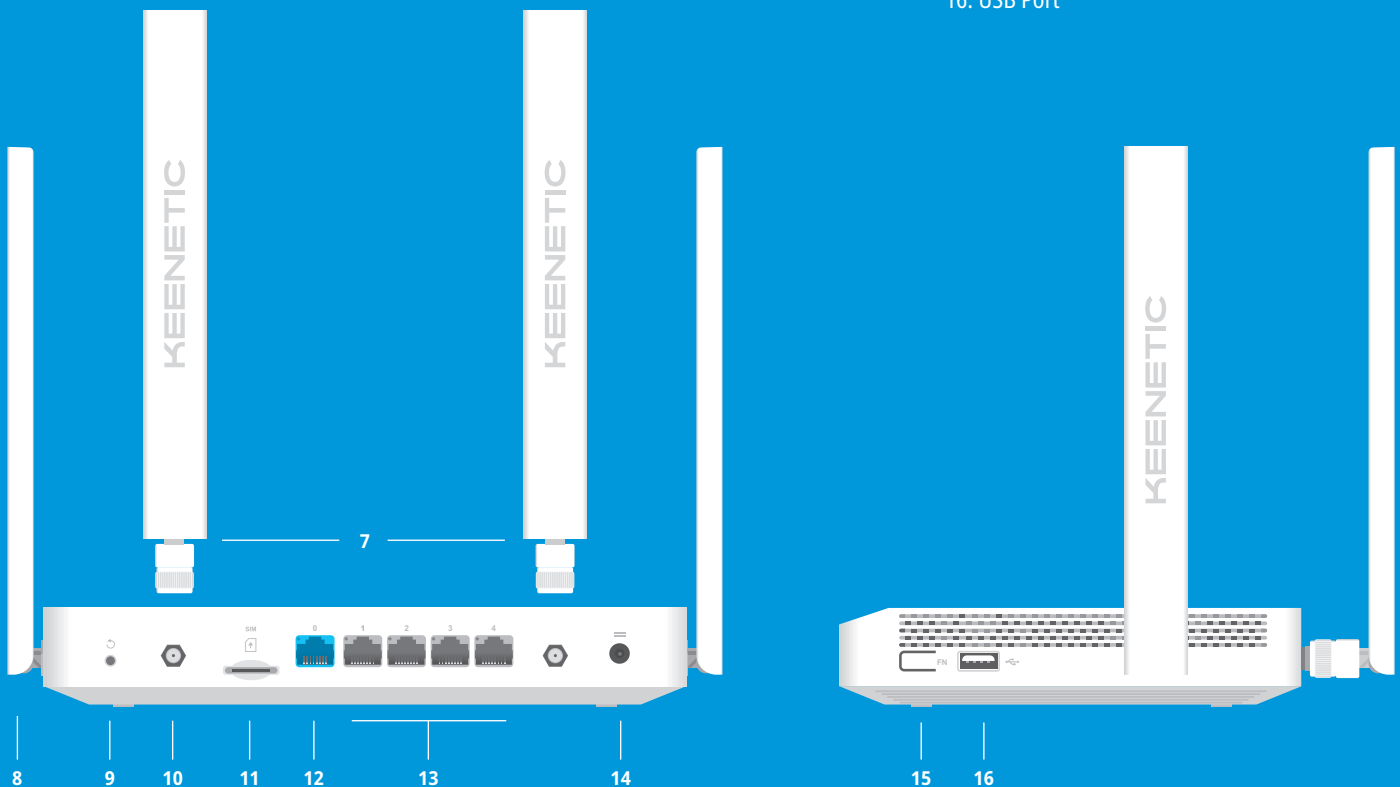

KEENETIC

HERO **4G**

AC1300 Mesh Wi-Fi 5 4G Modem Router with a 5-Port Gigabit Smart Switch and USB Port

KEY FEATURES

- **Model number**
KN-2310
- **CPU**
MT7621A 880 MHz, dual core
- **RAM**
128 MB DDR3
- **Flash memory, Dual Image**
128 MB
- **Wi-Fi 2.4 + 5 GHz**
- **Wi-Fi class**
AC1300
- **Antennas**
5 dBi
- **Ethernet ports**
5 x 1 Gbps
- **WPS/Wi-Fi button**
- **FN button**
- **USB ports**
1 x USB 2.0
- **3G/4G connection**
Built-in Qualcomm Snapdragon X5 LTE modem
- **Telephony support**
With Keenetic Linear (sold separately)
- **Mesh Wi-Fi System**

PHYSICAL SPECIFICATIONS AND ENVIRONMENT REQUIREMENTS

- **Device dimensions excluding antenna, w x d x h**
214mm x 154mm x 33mm
- **Device weight**
454 g
- **Operating temperature**
0–40°C
- **Operating humidity**
20 – 95% non-condensing
- **Power supply voltage**
100-240V 50/60 Hz

PACKAGE CONTENTS

- Device
- 4G antennas
- Power adapter
- Ethernet cable
- Quick start guide

1. Status LED
2. Internet LED
3. Mobile Network LED
4. FN LED
5. Wi-Fi LED
6. Wi-Fi Control Button
7. 4G Antennas
8. Wi-Fi Antennas
9. Reset Button
10. 4G Antenna Connectors
11. SIM card slot
12. Network Port 0
13. Network Ports 1, 2, 3 & 4
14. DC Power Socket
15. Programmable FN Button
16. USB Port

ORDERING INFORMATION

Model name	Part-number	Short description
Keenetic Hero 4G (KN-2310)	KN-2310-01-EN	AC1300 Mesh Wi-Fi 5 4G Modem Router with a 5-Port Gigabit Smart Switch and USB Port

*400 and 867 Mbps are maximum wireless signal rates derived from 802.11n(256QAM)/ac specifications, used when connecting to clients using two spatial streams and an 40/80 MHz channel bandwidth for transmission and reception. Actual data throughput and wireless coverage will vary and may be lowered by the features and settings of the equipment, the number of client devices in the network, obstacles to signal propagation, the presence of other wireless networks, and/or radio interference.