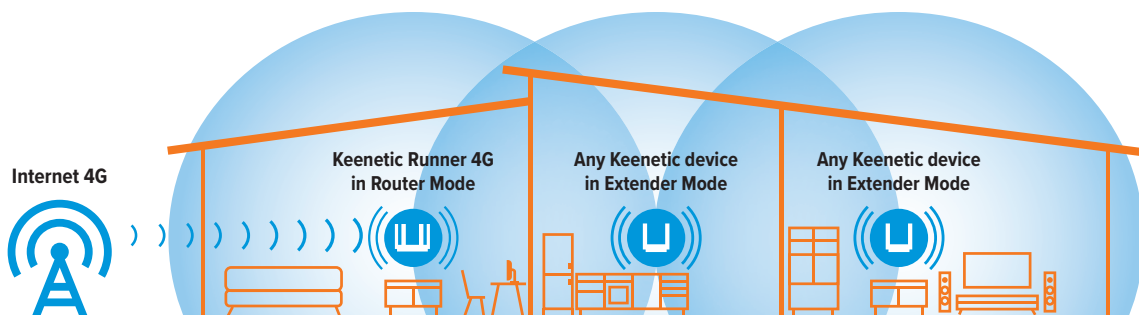

SMART HOME AND IOT-READY

Keenetic Mesh Wi-Fi Routers' superb coverage, uninterrupted connections and enhanced security make them ready for tomorrow's fully-connected home and business environments. Connected devices suffer virus and other criminal attacks — Keenetic routers have advanced Network Segmentation and Cloud-based cyberthreat protection to stop infection and prevent Spyware on any device in your Keenetic network. Using the IntelliQoS application prioritization feature, Keenetic users can prioritize, throttle or block individual applications to ensure bufferless streaming and fast, lag-free, gaming, and be confident that their work from home experience will be uninterrupted.

PARENTAL CONTROL TOOLS

Keenetic has cloud-based Content Filtering and Ad Blocking options from AdGuard, CleanBrowsing, Cloudflare, Neustar, NextDNS, OpenDNS, Quaud9 and SafeDNS. Undesirable images or information, time-stealing games, and social media as well as aggressive round the clock marketing can all be managed and kept out of your family life. Each member of your family has an individual content filtering profile and scheduling function – only allowing Internet access when you choose. With one click, you can control your children's Internet usage.

FRIENDLY, EASY TO USE APP

By pairing your Keenetic device to the Keenetic App, you can manage your multi-node Mesh Wi-Fi System, including multiple locations, from anywhere in the world. Within minutes, you can control home networks, see connected and registered devices, and enable securely isolated Wi-Fi for your guests. Setting up weekly schedules for members of your family, monitoring their Internet activity, managing content restrictions or pausing the Internet from the palm of your hand could not be simpler.