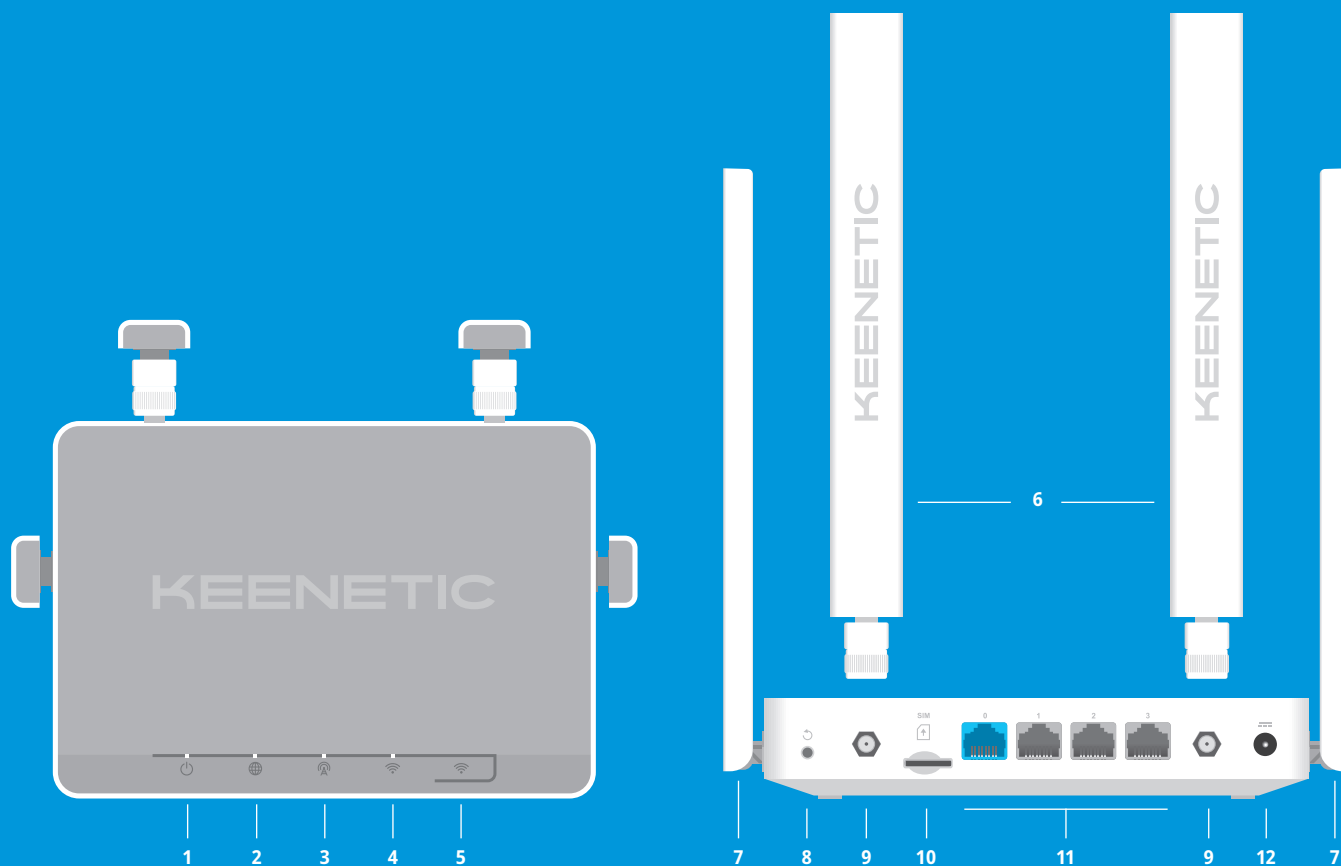

1. Status LED
2. Internet LED
3. Mobile Network LED
4. Wi-Fi LED
5. Wi-Fi Control Button
6. 4G Antennas
7. Wi-Fi Antennas
8. Reset Button
9. 4G Antenna Connectors
10. SIM Card Slot
11. Network Ports
12. DC Power Socket

ORDERING INFORMATION

Model name	Part number	Short description
Keenetic Runner 4G (KN-2211)	KN-2211-01-EU	N300 Mesh Wi-Fi 4G Modem Router with a 4-Port Smart Switch

*300 Mbps is maximum wireless signal rate derived from 802.11n specifications, used when connecting to clients using two spatial streams and an 40 MHz channel bandwidth for transmission and reception. Actual data throughput and wireless coverage will vary and may be lowered by the features and settings of the equipment, the number of client devices in the network, obstacles to signal propagation, the presence of other wireless networks, and/or radio interference.

KEENETIC

© Keenetic Ltd., 2023. All rights reserved.

Names of products or companies mentioned herein may be the trademarks or service marks of their respective owners. Keenetic Ltd. reserves the right to make changes and improvements to any product without prior notification.