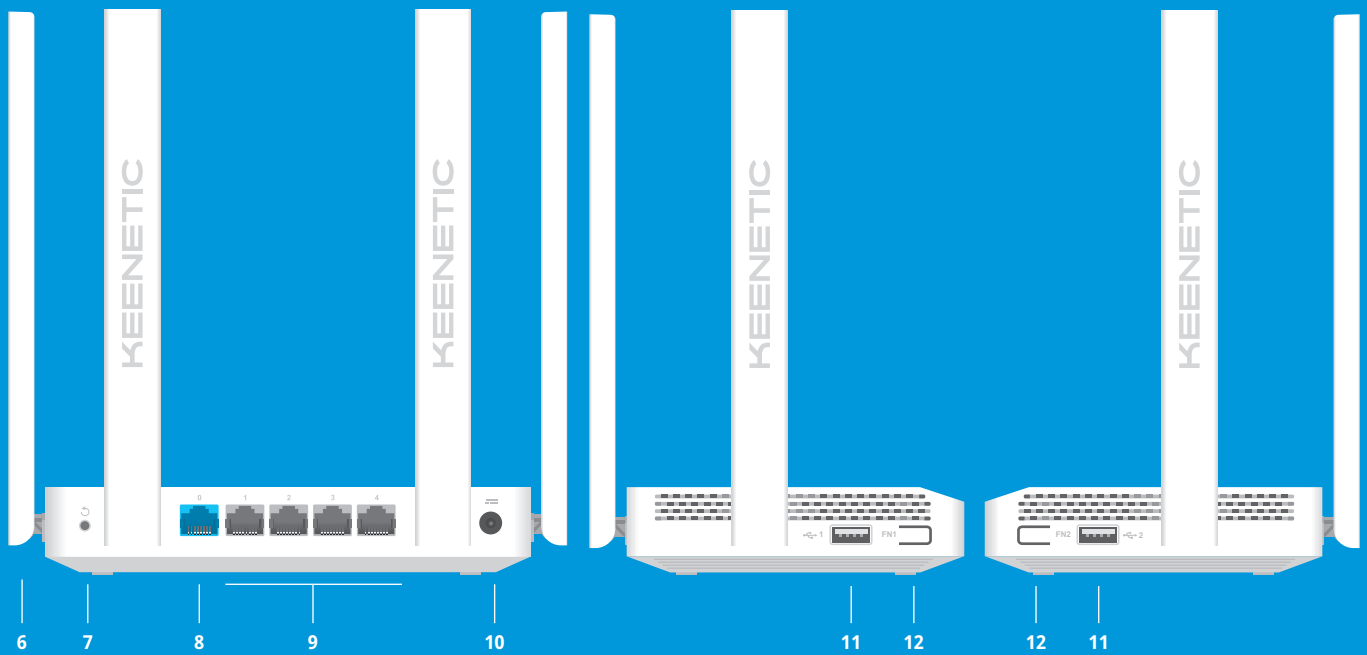

## PHYSICAL SPECIFICATIONS AND ENVIRONMENT REQUIREMENTS

- **Device dimensions excluding antenna, w x d x h**  
159mm x 110mm x 29mm
- **Device weight**  
270 g
- **Operating temperature**  
0–40°C
- **Operating humidity**  
20 – 95% non-condensing
- **Power supply voltage**  
100-240V 50/60 Hz

## ORDERING INFORMATION

| Model name                 | Part-number   | Short description   |
|----------------------------|---------------|---|
| Keenetic Skipper (KN-1910) | KN-1910-01-EN | AC1300 Mesh Wi-Fi 5 Router with a 5-Port Gigabit Smart Switch and 2 USB Ports |